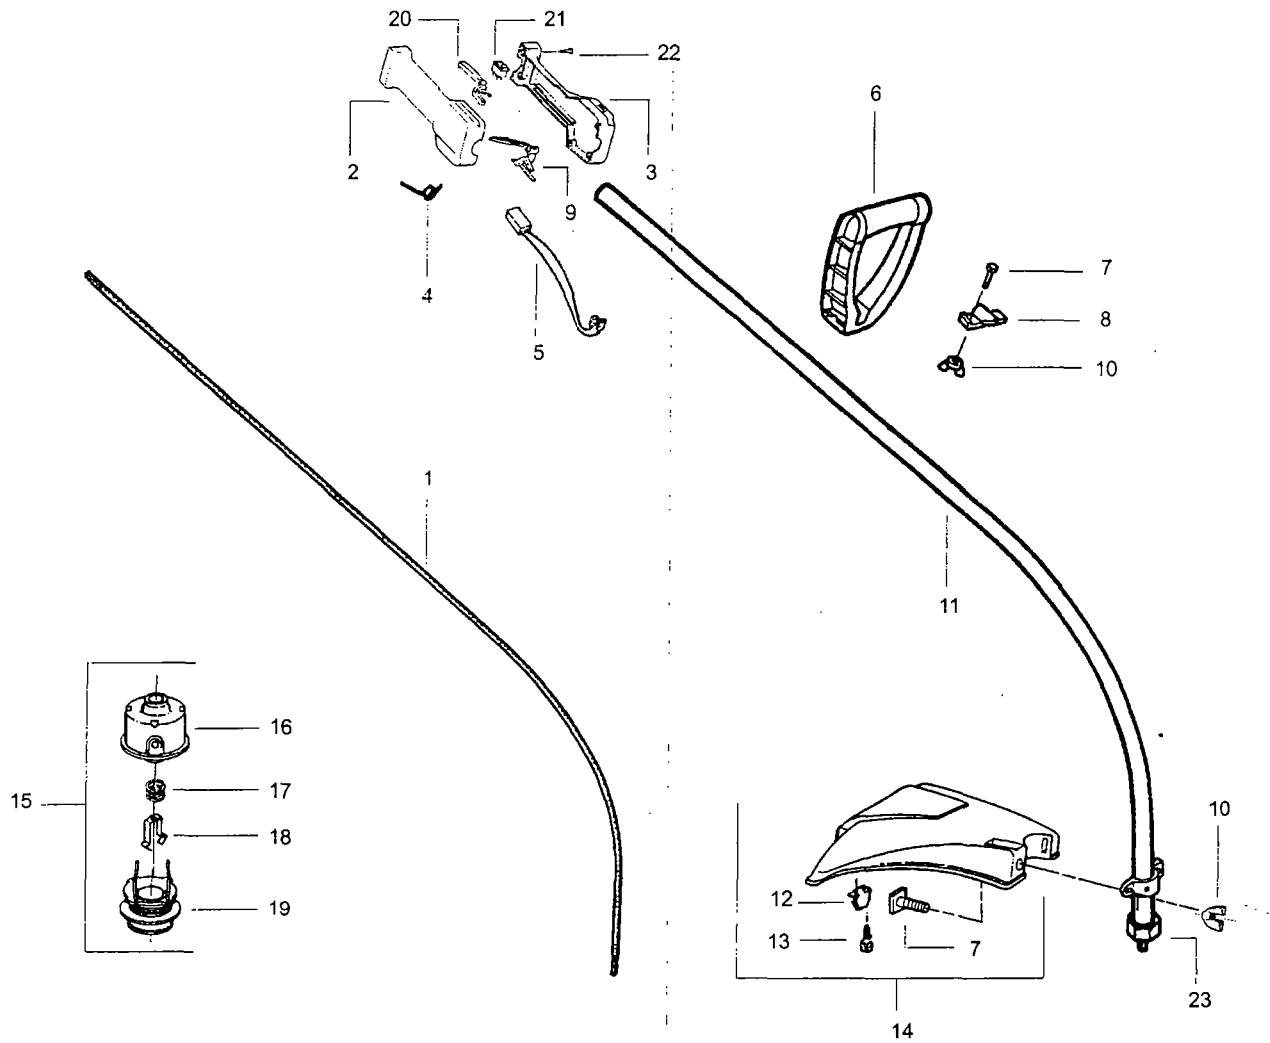

FIGURE 2

1	530095221	Drive Shaft	20	530402028	Throttle Lock
2	530402025	Throttle Hsg. (Right)	21	530069572	Switch Kit
3	530402026	Throttle Hsg. (Left)	22	530015886	Screw
4	530042093	Spring- -Lever Return	23	530094543	Dust Cup
5	530047307	Throttle Leadwire Ass.y.			
6	530094673	Assist Handle			
7	530015820	Bolt- -Handle/Shield			
8	530094847	Clamp- -Handle			
9	530402027	Throttle Lever			
10	530016118	Wingnut- -Handle/Shield			
11	530095768	Drive Shaft Hsg. Ass.y			
12	530052286	Line Limiter			
13	530015814	Screw- -Line Limiter			
14	530069666	Shield Kit Ass.y. (Incl. 12 & 13)			
15	248206B	Cutting Head Ass.y. (Incl. 16- -19)			
16	530053246	Hub Ass.y			
17	530053241	Spring- -Return			
18	530401957	Retainer- -Spool			
19	248286B	Spool w/Line			

WALBRO WT 520

Carb.
Repair
Kit

Gasket/
Diaphragm
Kit

1

4

-	530069998	Carburetor Assembly
1	530069829	Carburetor Repair Kit (KIT= Indicates Contents)
2	530038318	Limiter Cap (High-Red)
3	530038317	Limiter Cap (Low-Blue)
4	530069844	Gasket/Diaphragm Kit (D=Indicates Contents)
5	530035293	Needle Spring-Low Speed
6	530035433	Needle-Low Speed
7	530035295	Needle Spring-High Speed
8	530035388	Needle-High Speed