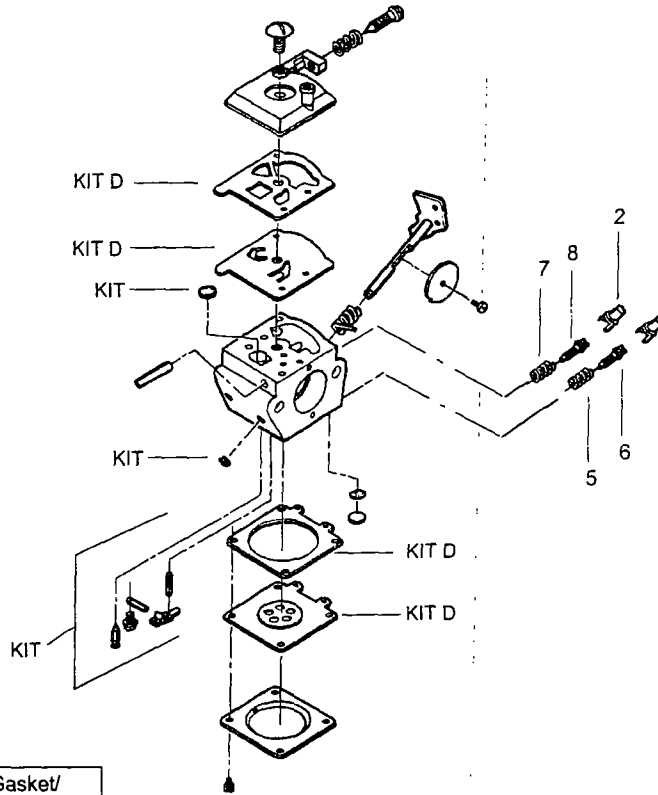

WALBRO WT 520

Carb.
Repair
Kit

Gasket/
Diaphragm
Kit

1

4

-	530069998	Carburetor Assembly
1	530069829	Carburetor Repair Kit (KIT= Indicates Contents)
2	530038318	Limiter Cap (High-Red)
3	530038317	Limiter Cap (Low-Blue)
4	530069844	Gasket/Diaphragm Kit (D=Indicates Contents)
5	530035293	Needle Spring-Low Speed
6	530035433	Needle-Low Speed
7	530035295	Needle Spring-High Speed
8	530035388	Needle-High Speed

FIGURE 3